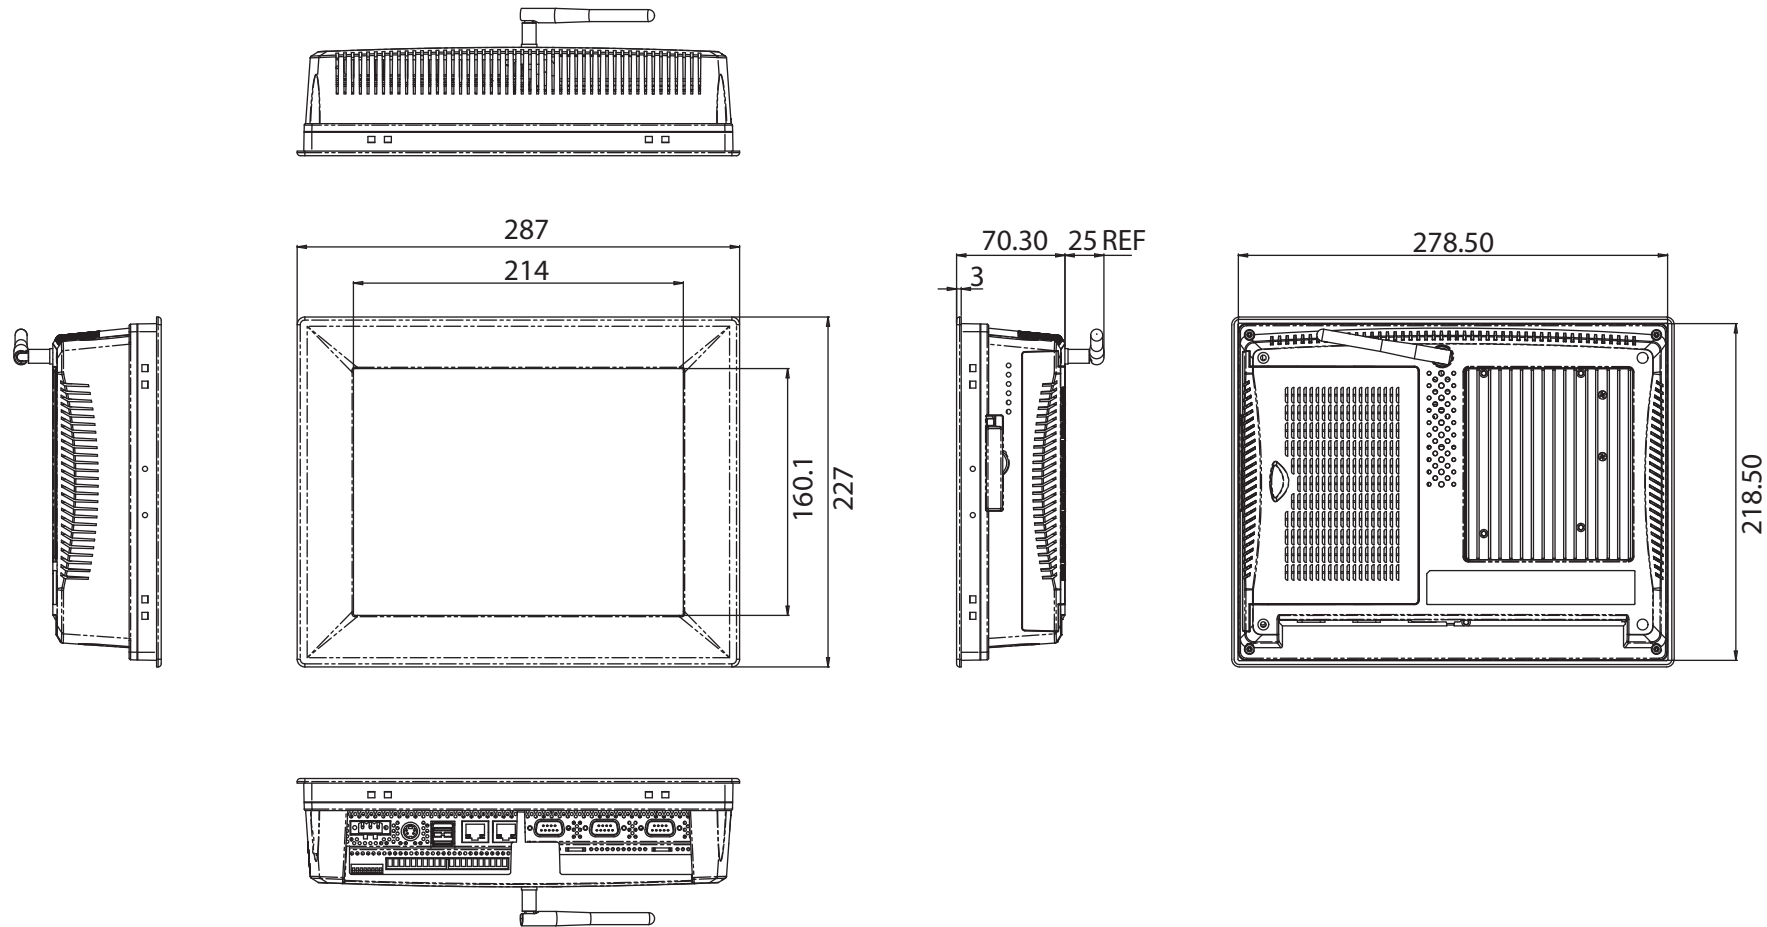

Unit: mm

Panel Cut-out Dimensions: 279.5 x 219 mm