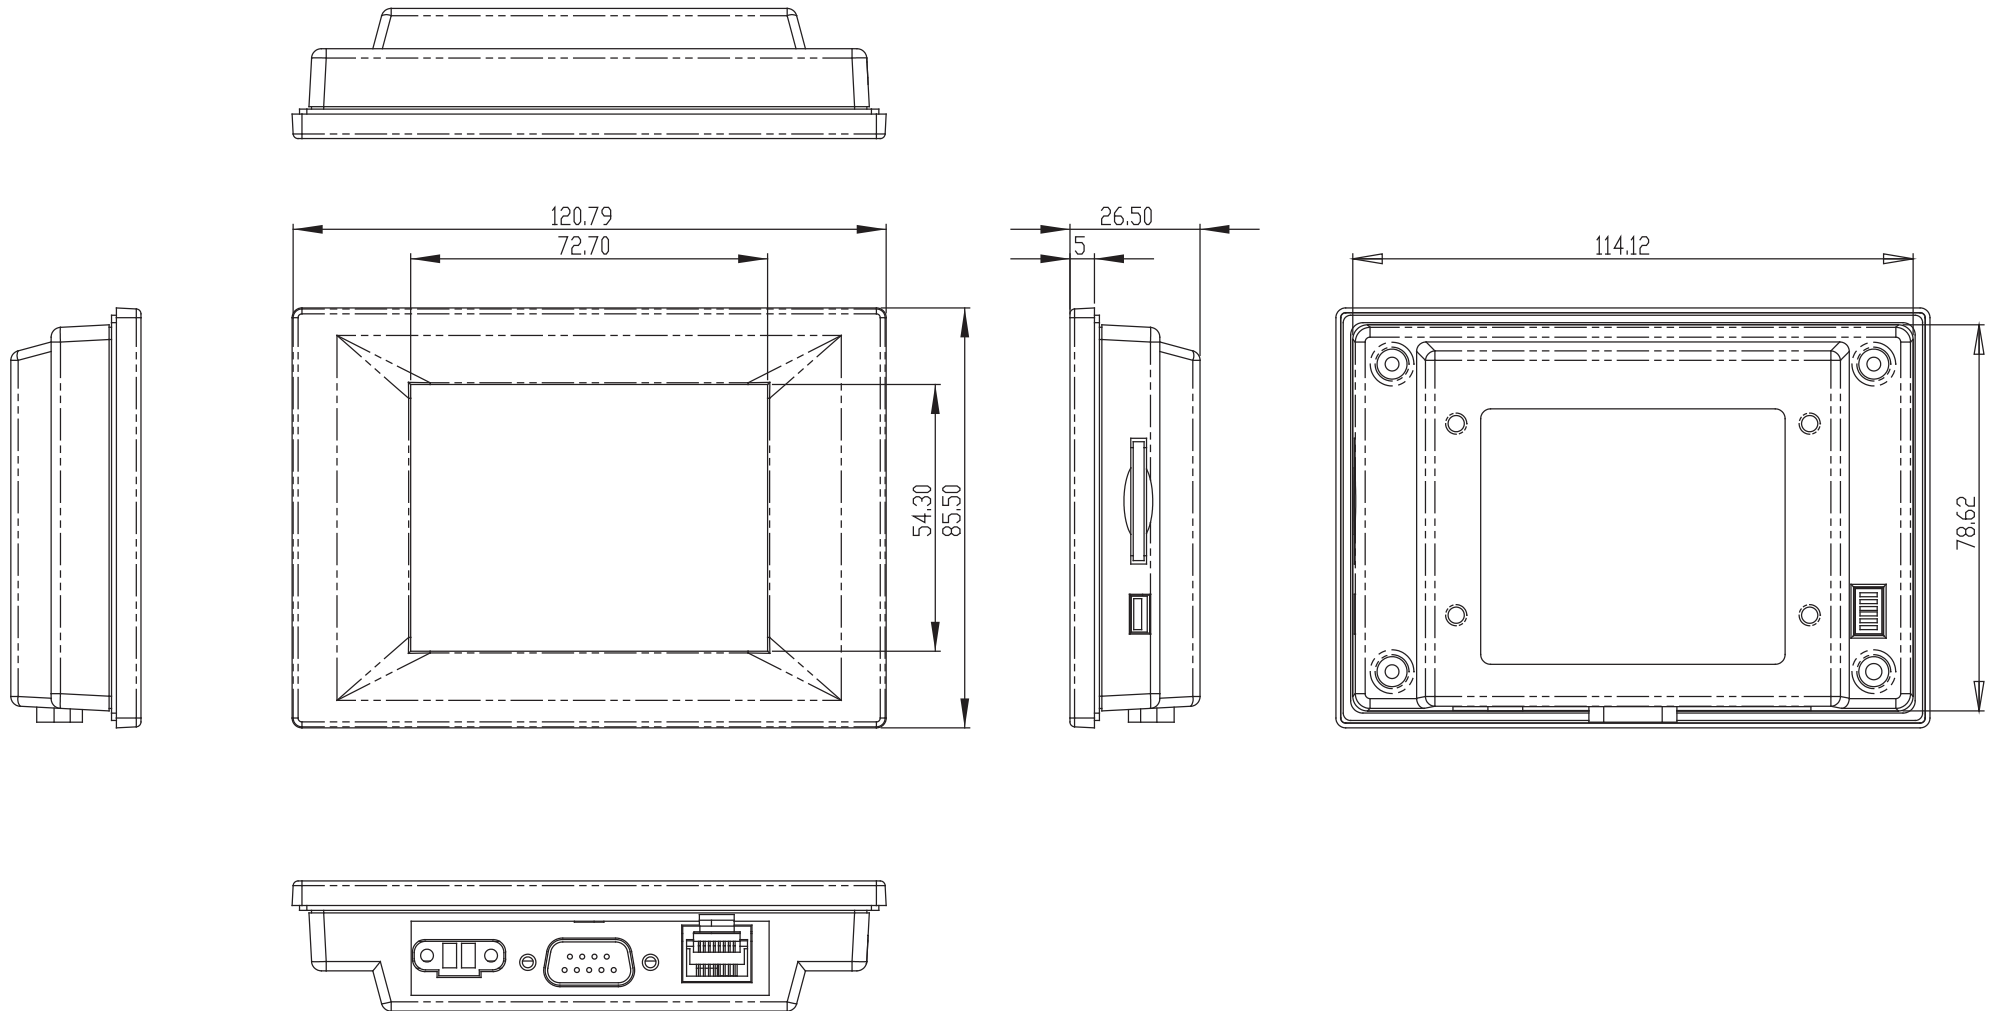

Unit: mm

Panel Cut-out Dimensions: 115 x 79.5 mm