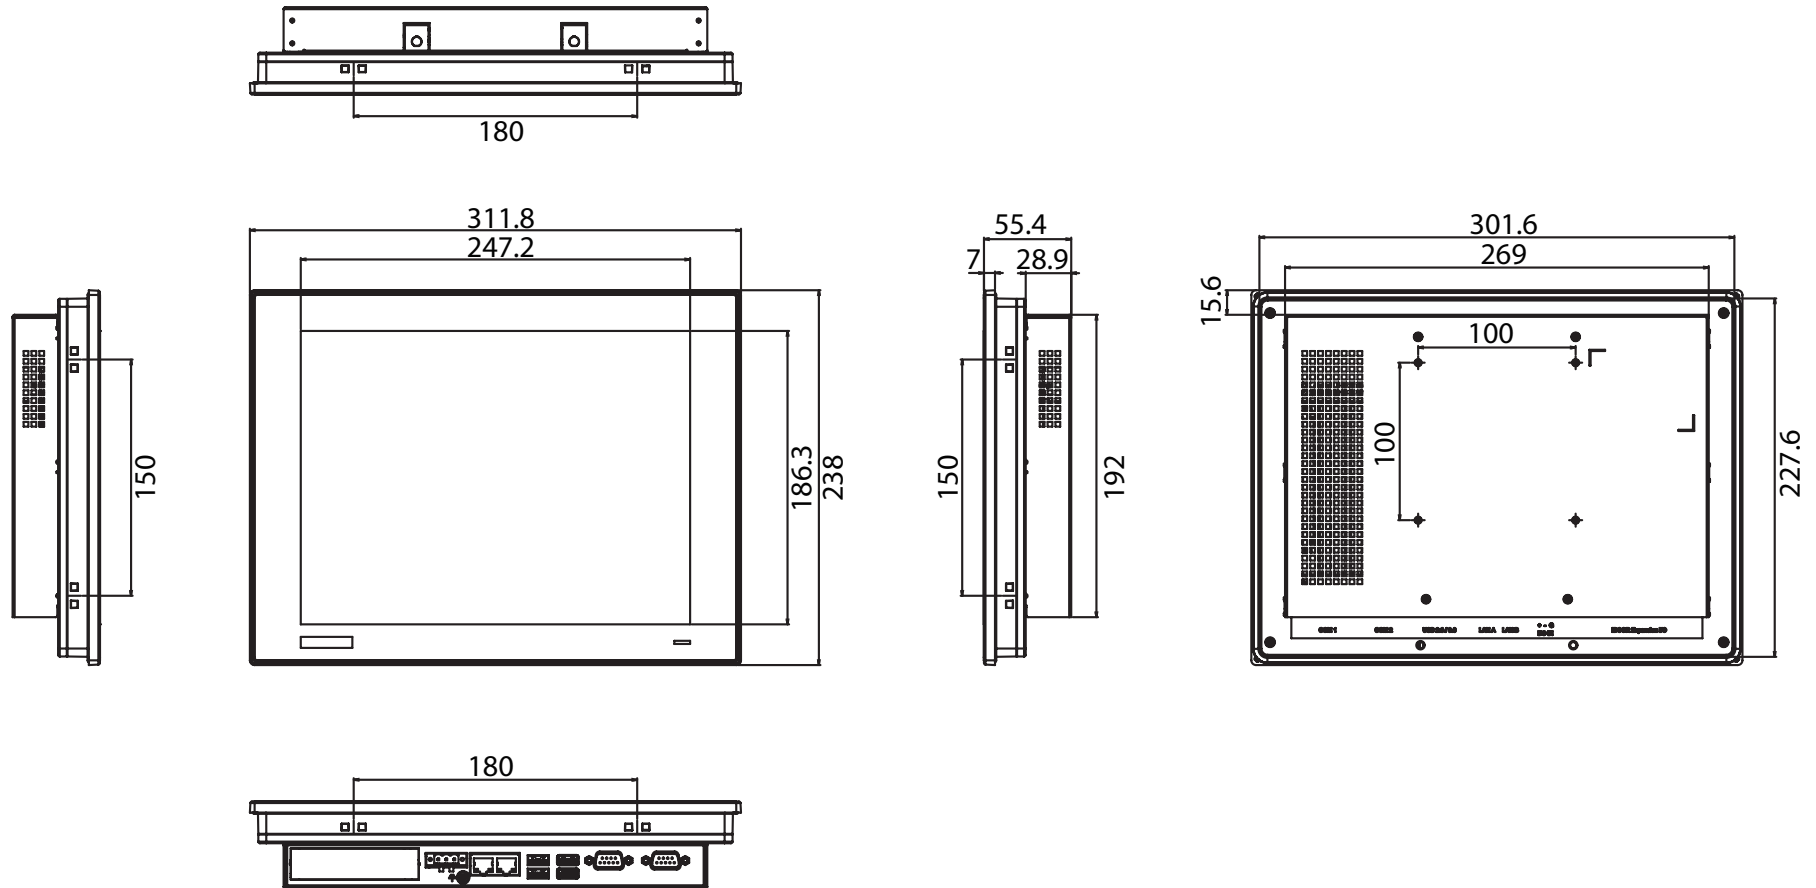

Unit: mm

Panel Cutout Dimensions: 303 x 229 mm (11.93 x 9.02 in)