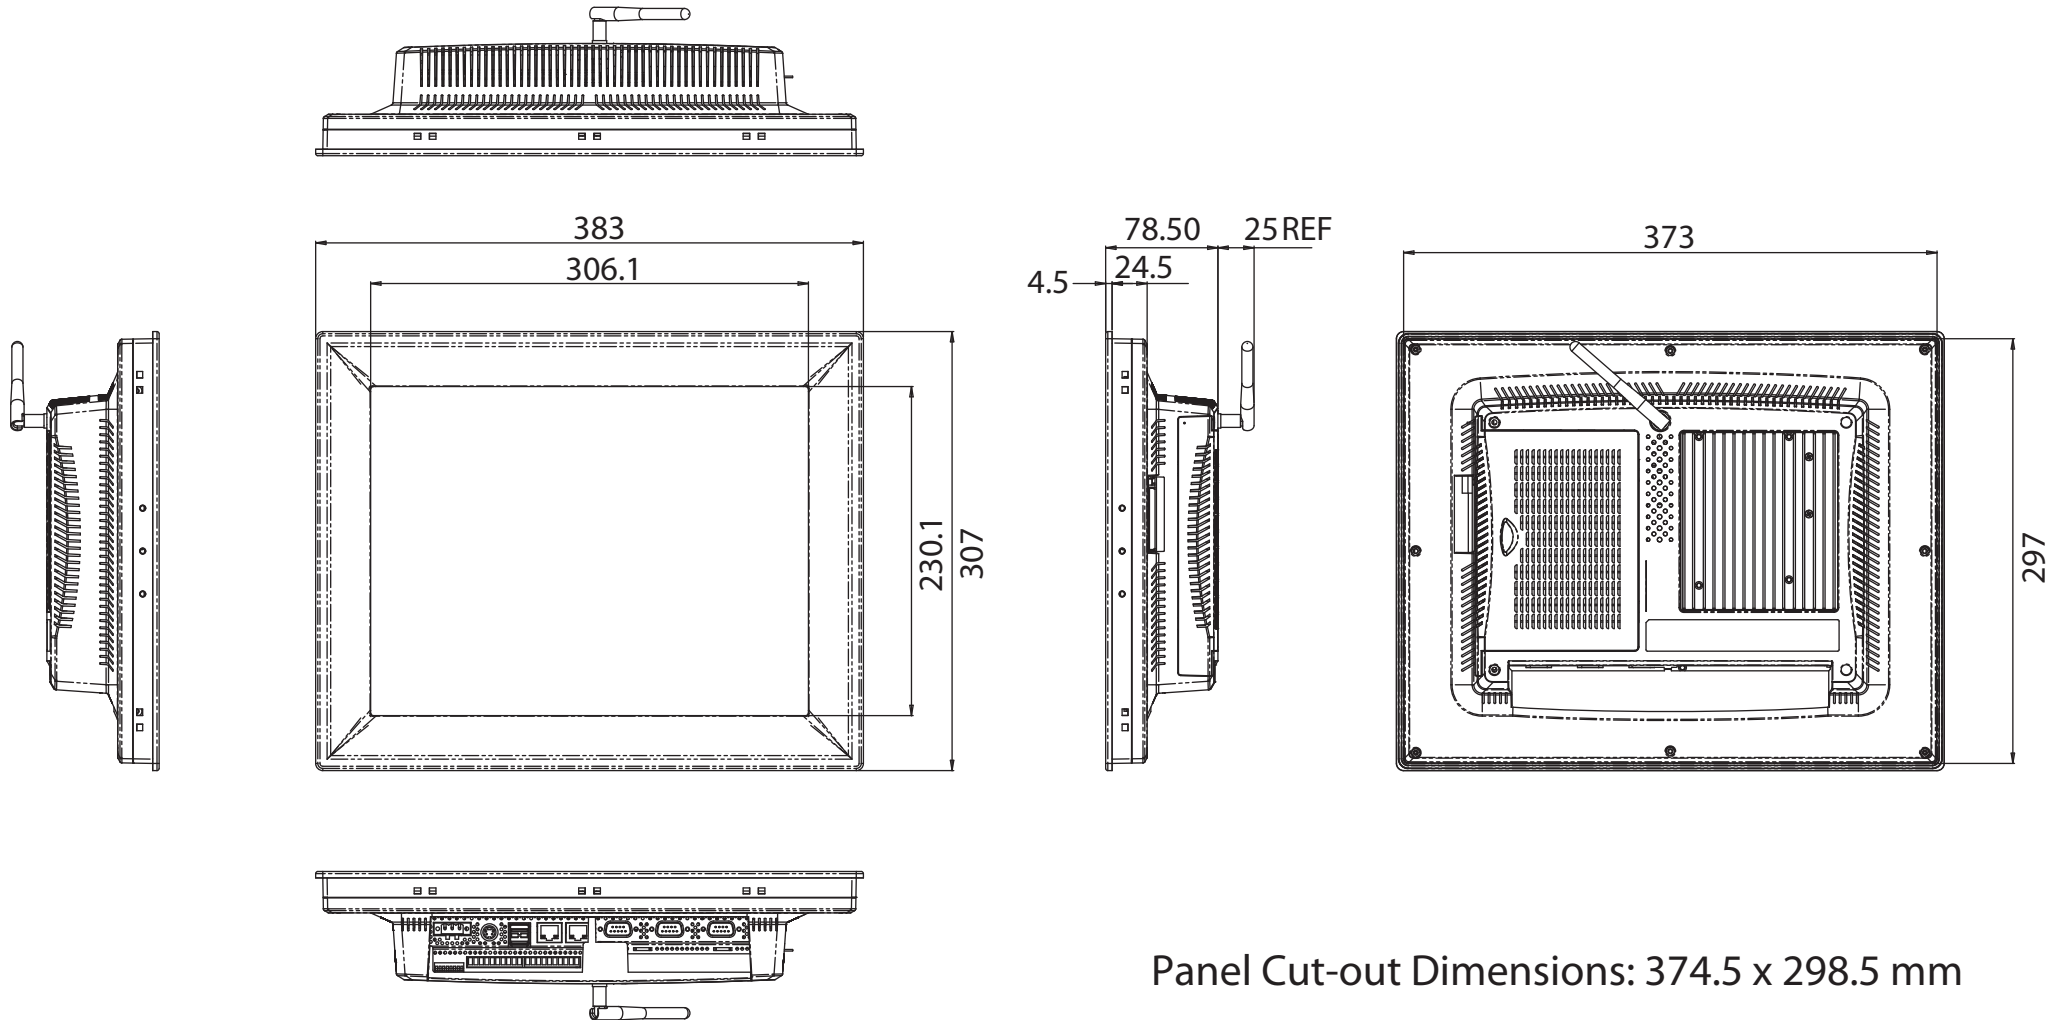

Unit: mm

Panel Cut-out Dimensions: 374.5 x 298.5 mm