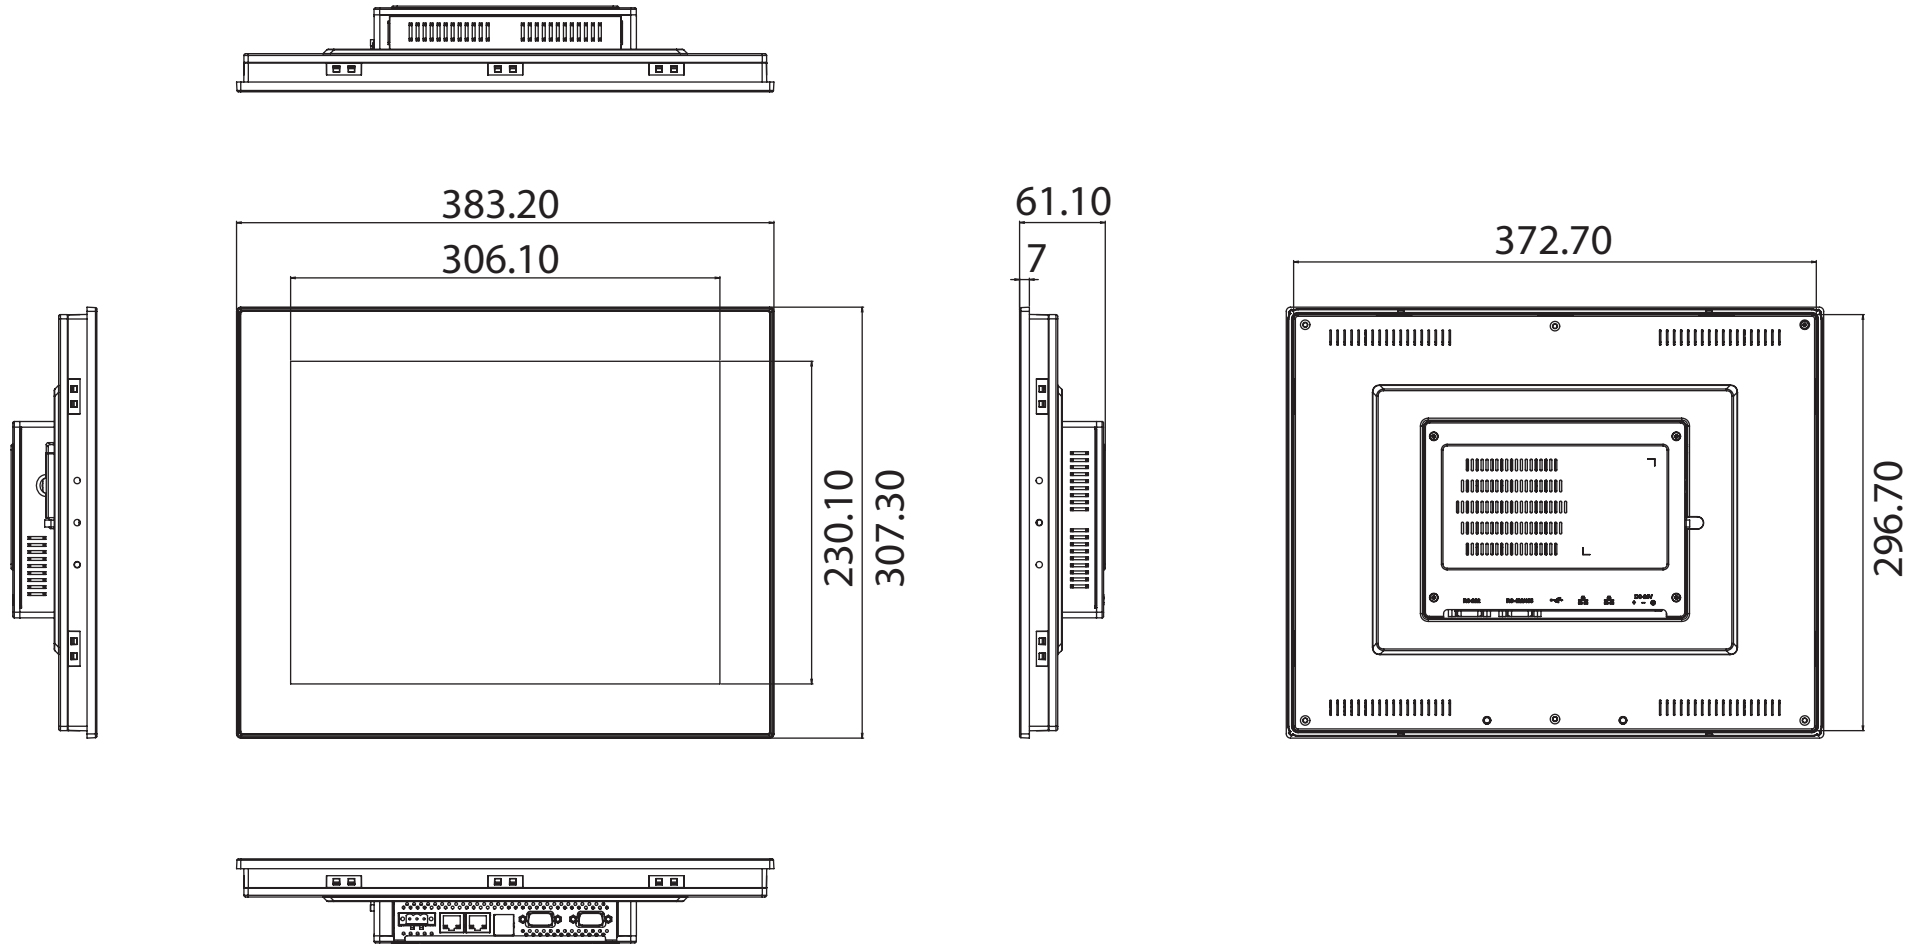

Unit: mm

Panel Cut-out Dimensions: 374.5 x 298.5 mm (14.74" x 11.75")