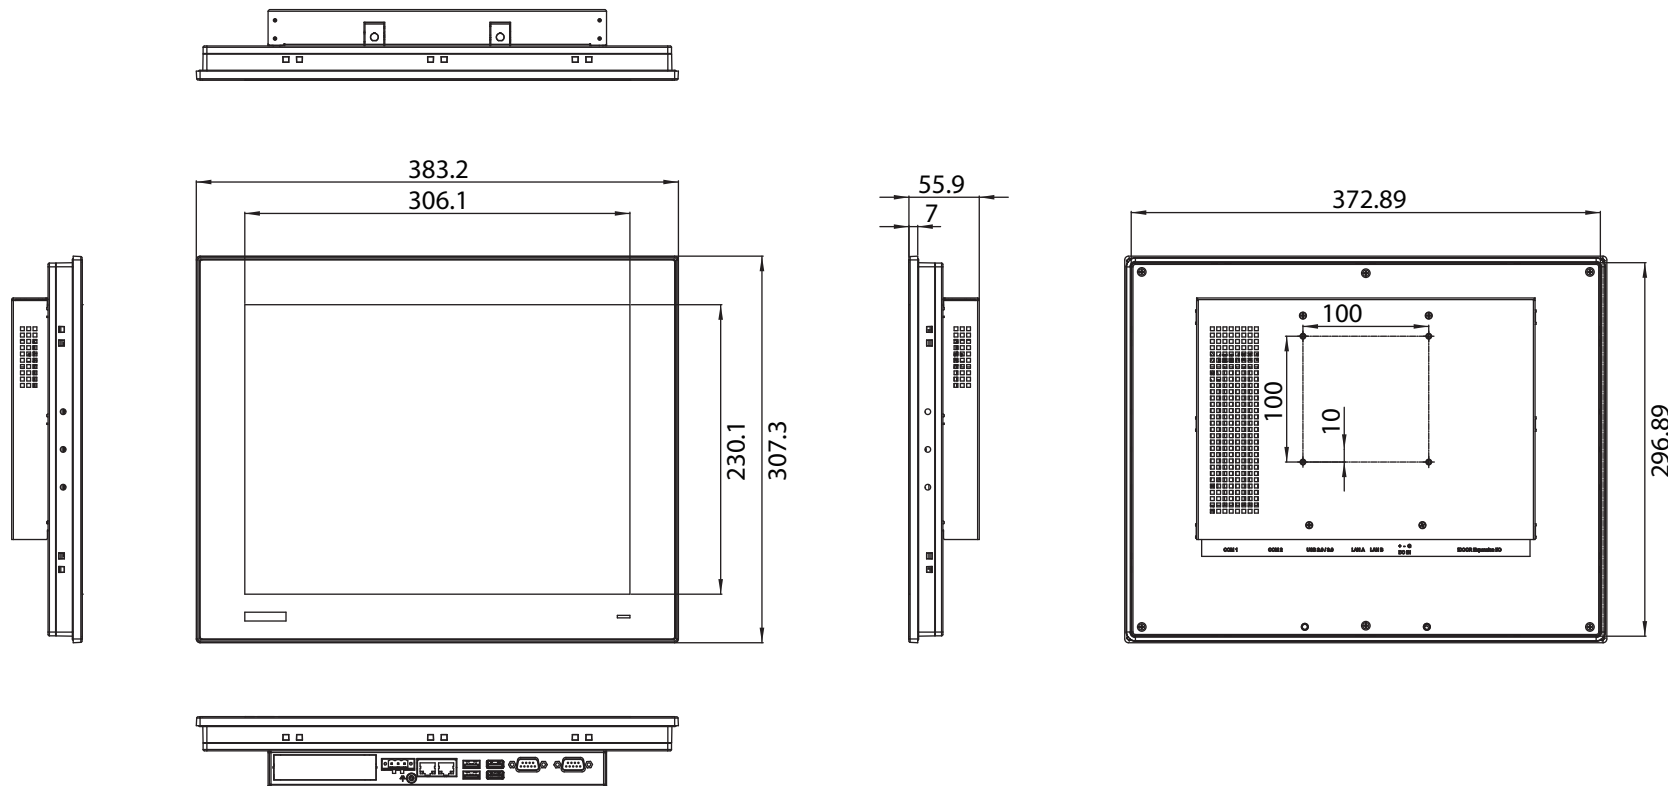

Unit: mm

Panel Cutout Dimensions: 374.5 x 298.5 mm (14.74 x 11.75 in)