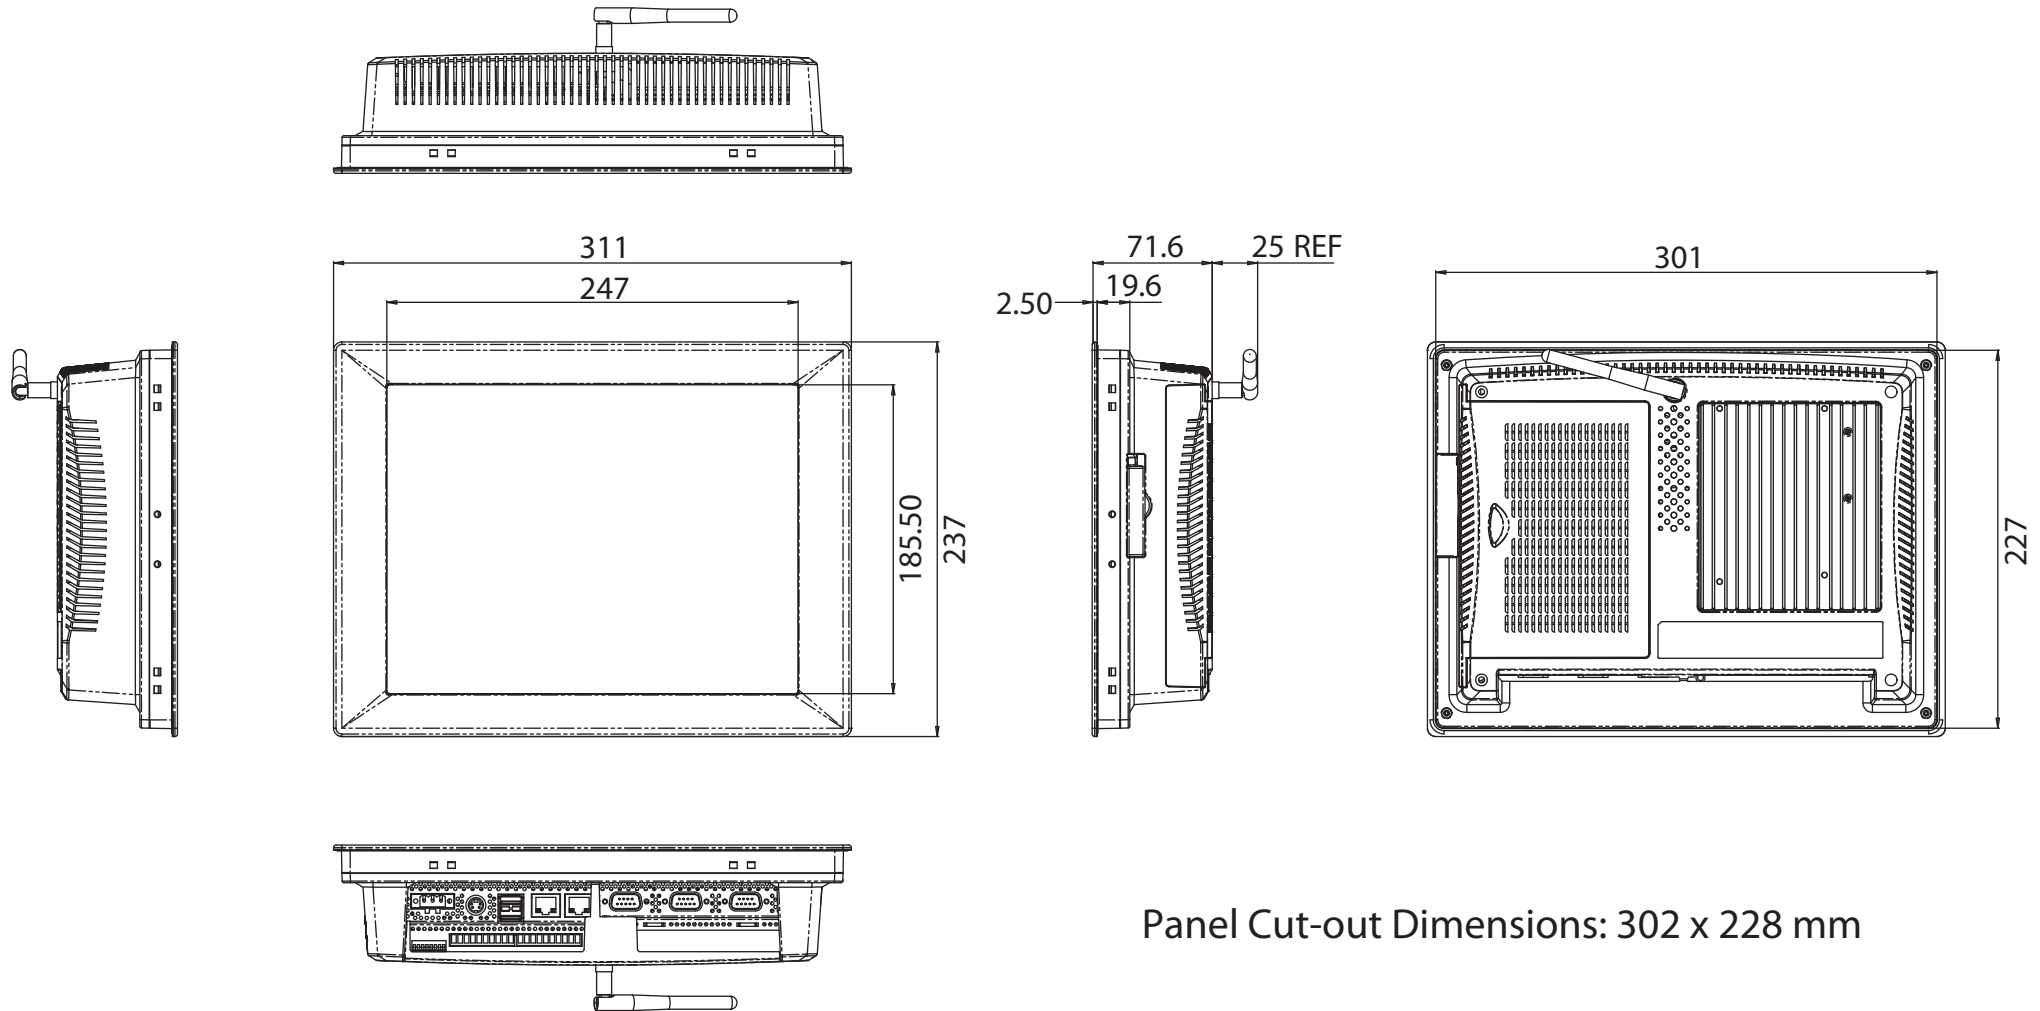

Unit: mm

Panel Cut-out Dimensions: 302 x 228 mm