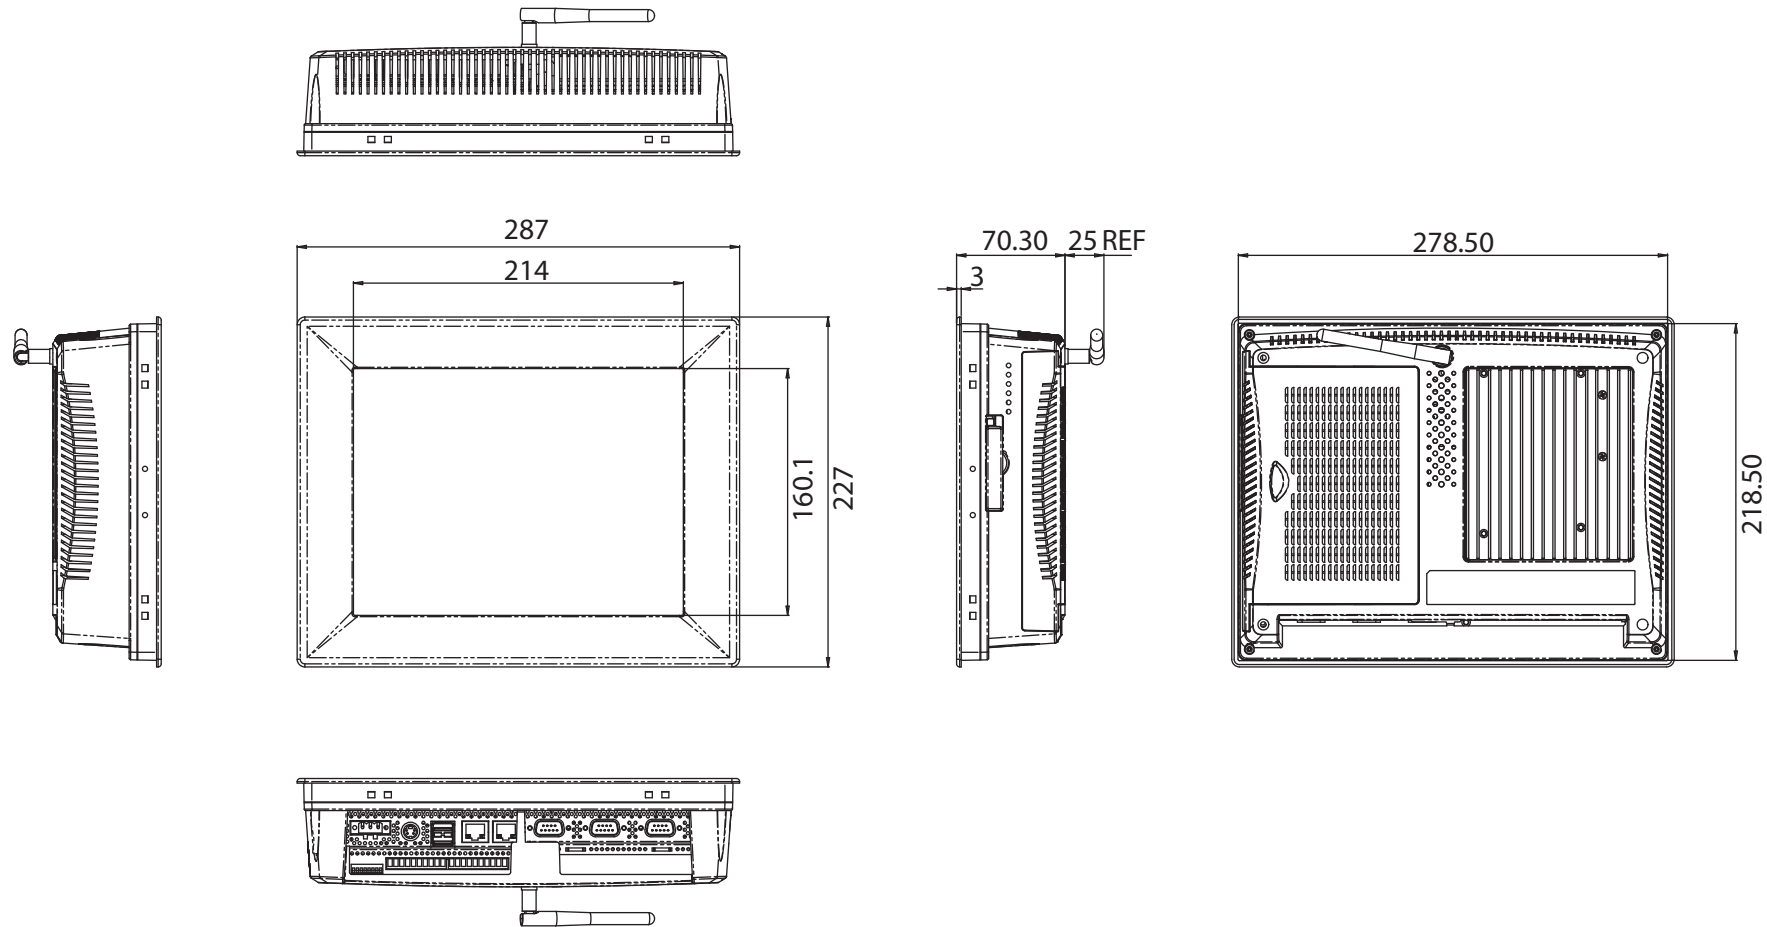

Unit: mm

Panel Cut-out Dimensions: 279.5 x 219 mm