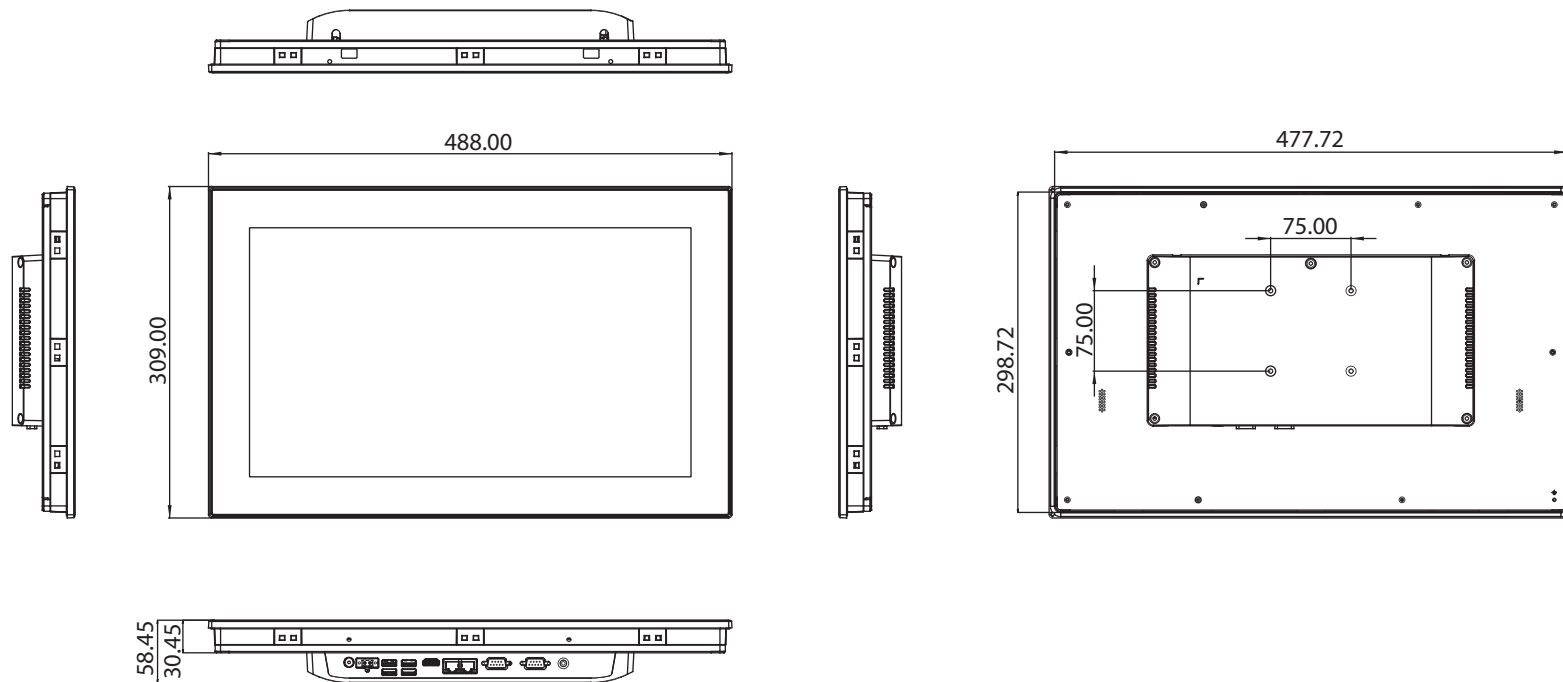

Unit: mm

Panel Cutout Dimensions: 479.3 x 300.3 mm (18.87 x 11.82 in)