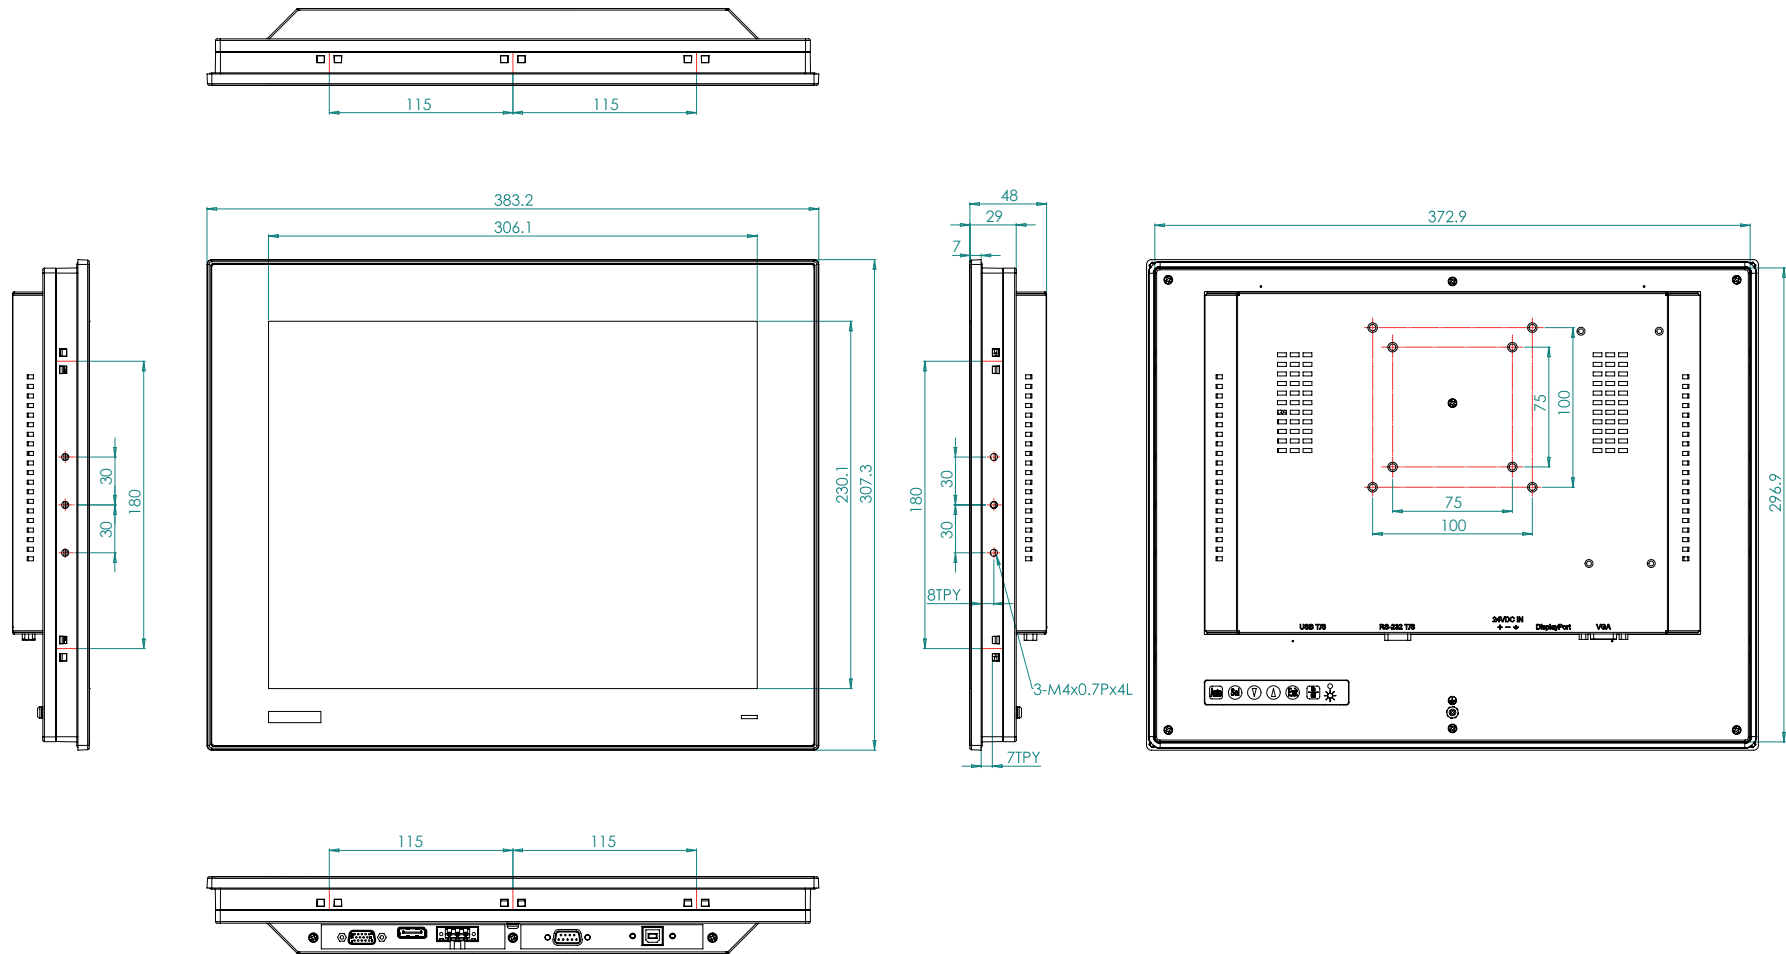

Unit: mm

Panel Cut-out Dimensions: 374.5 x 298.5 mm (14.74" x 11.75")