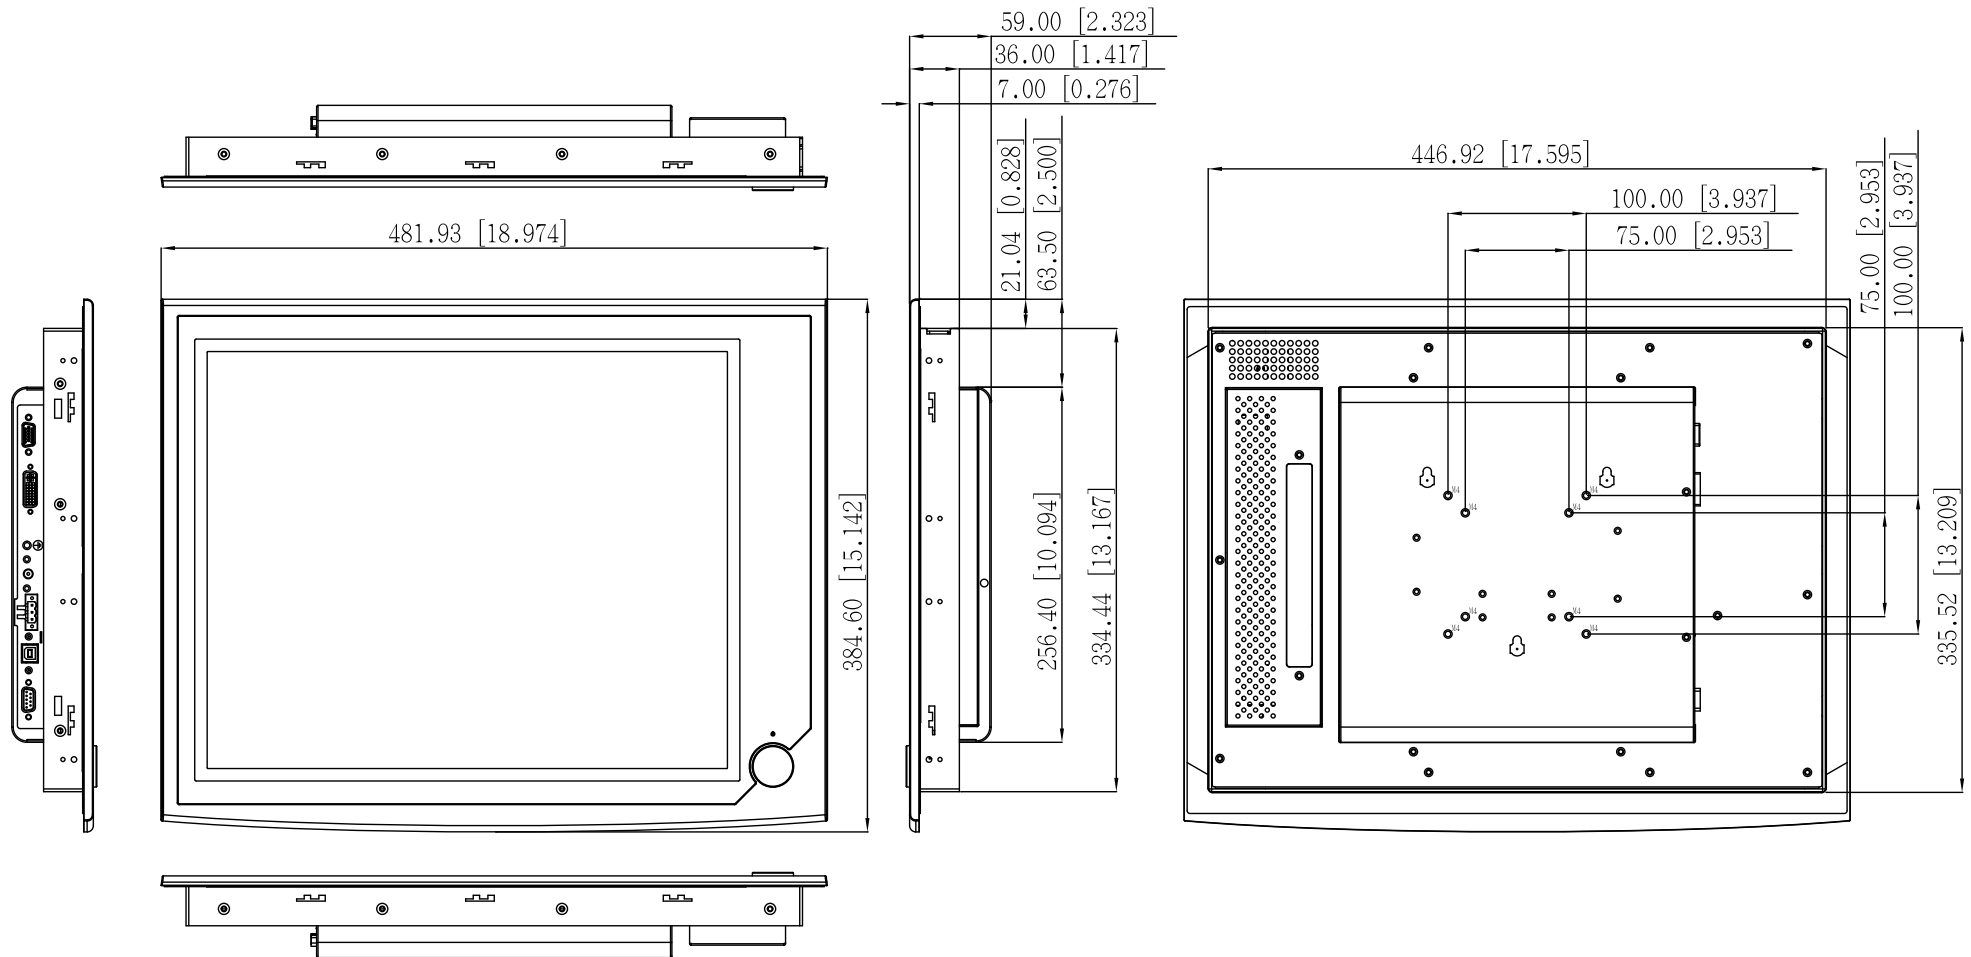

Unit: mm

Panel Cut-out Dimensions: 454 x 338 mm