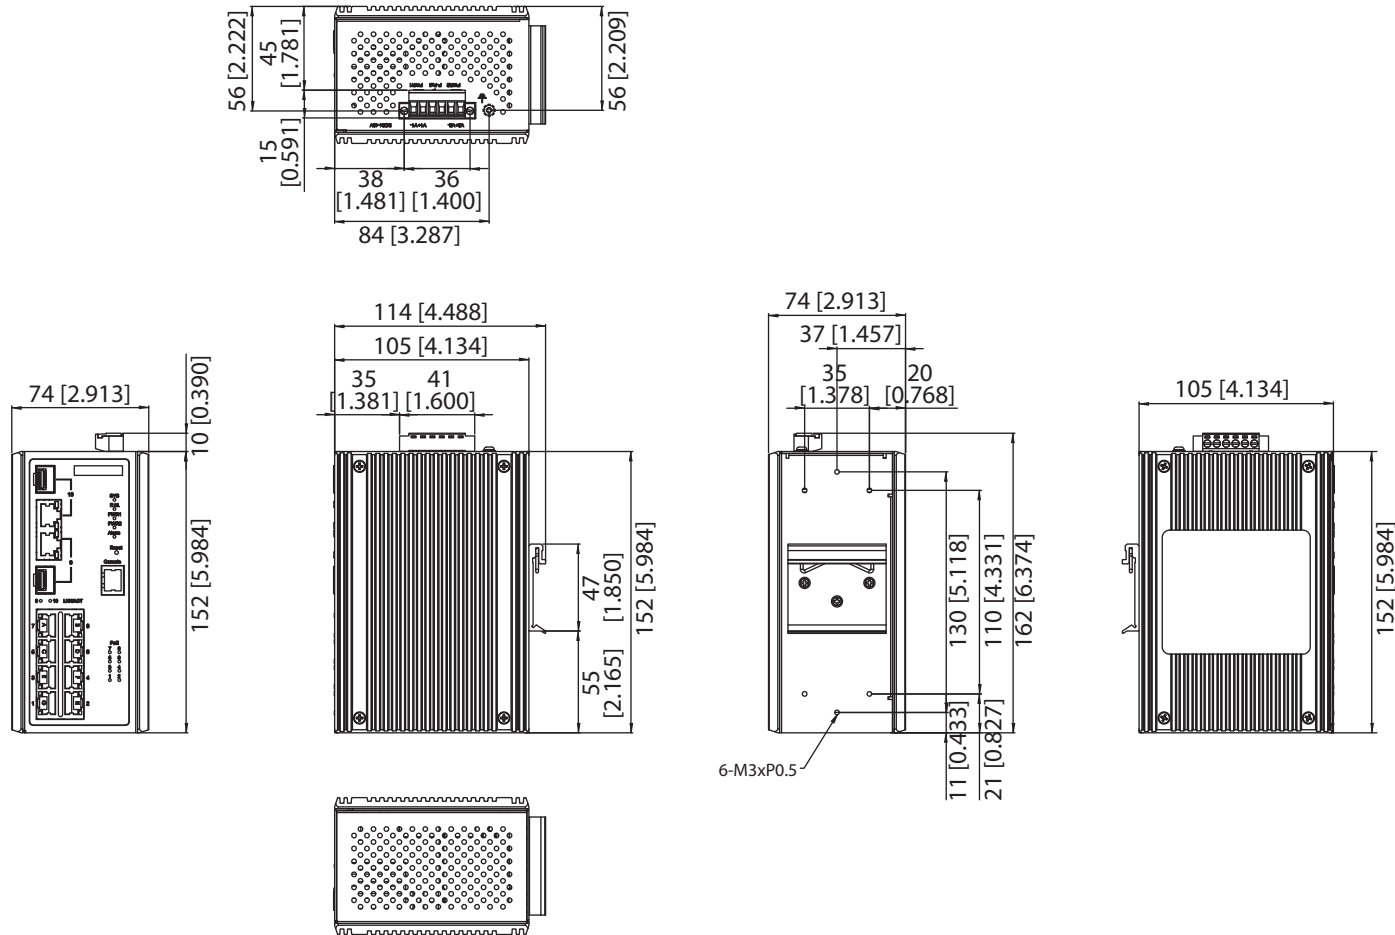

Unit: mm [inch]

Panel Cut-out Dimensions: 105 (4.137) x 152 (5.984) x 74 (2.91)